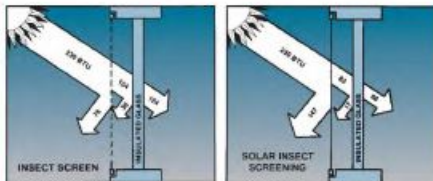

EFFORTLESS INSTALLATION

Don't overthink this. . . Simply hold the screen in your hands, bend the sides in and fit TrueView FlexScreen into your screenrack. It's that easy!

BEAUTIFULLY INVISIBLE

TrueView FlexScreen hides the window screen pocket, drastically improving sight lines and eliminating the need for color matching. Your window will never look better!

Nearly Indestructable. Barely Visible.

TrueView FlexScreen Screen Cloth Upgrade Options

Tough Screen

- strong vinyl-coated polyester
- mildew and fade resistant
- occasional cleaning with mild soap and water
- pet resistant

Black

Solar Insect Screen

- ultimate in insect protection
- stops up to 65% of the sun's heat and glare
- improves daytime privacy while offering excellent outward visibility

Charcoal

- Regular Fiberglass Insect Screening (chart on left) offers about 30% shading.
- Solar Insect Screening (chart on right) blocks up to 65% of the sun's hot rays.